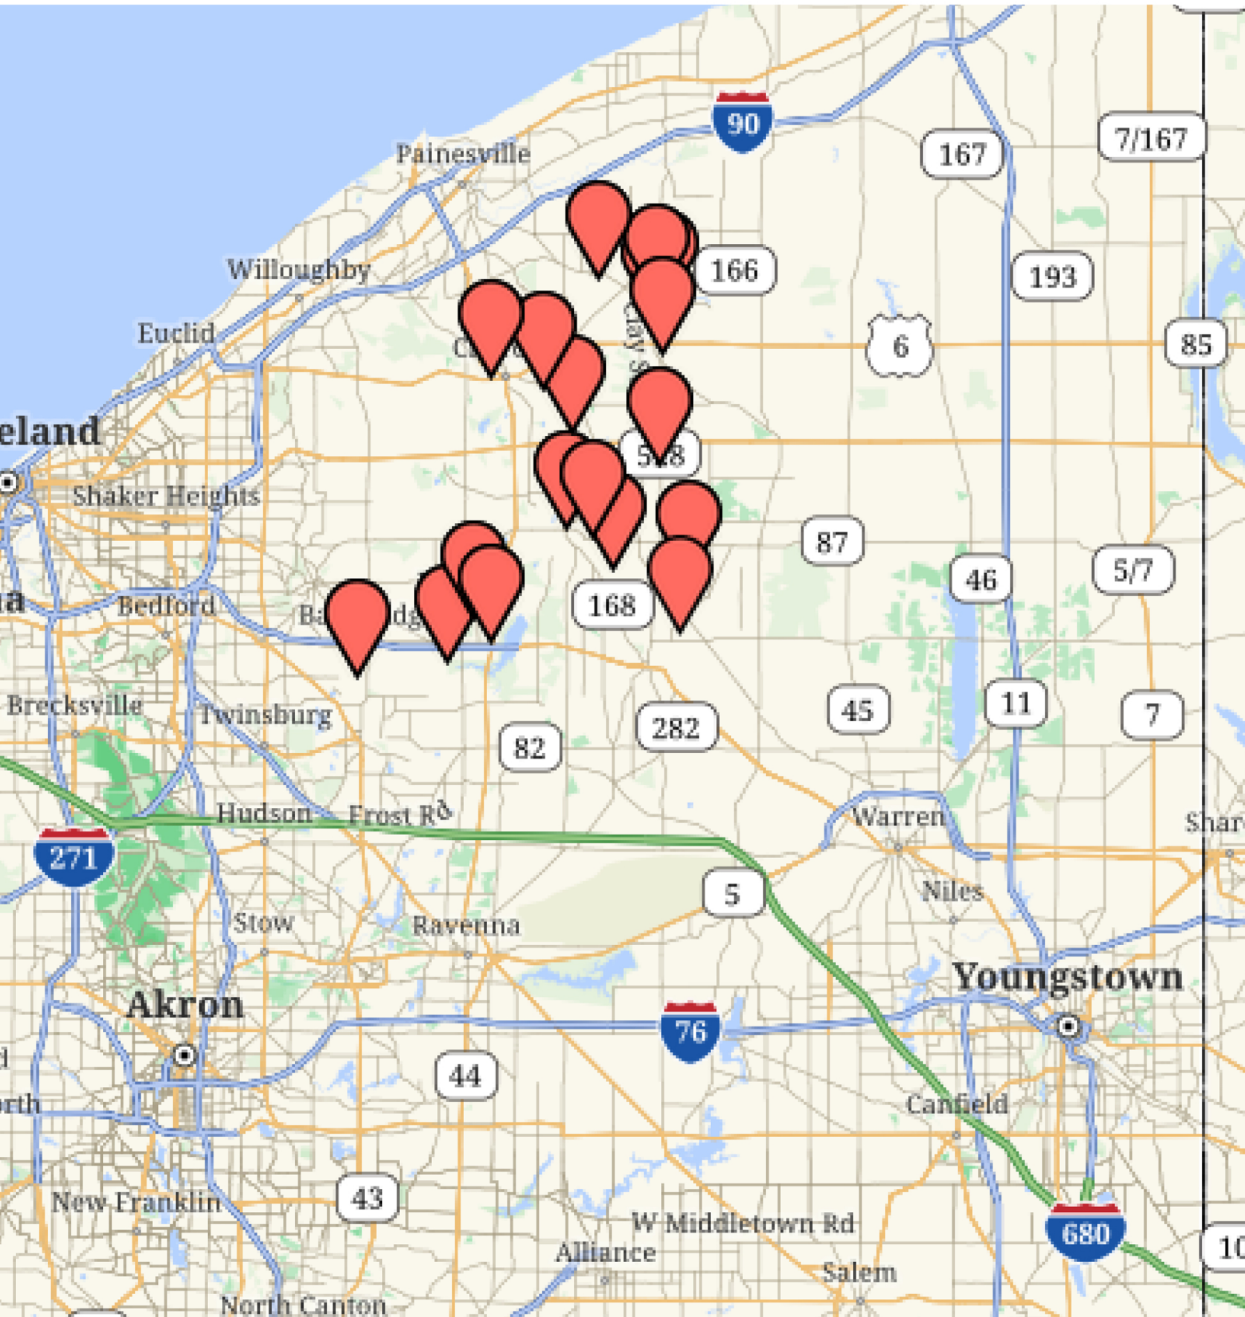

# Maple Tour 2024

March 2nd & 3rd and March 9th & 10th  
10:00 - 5:00 (unless otherwise noted)

## Alphabetical Order - by township

### AUBURN - GEAUGA

#### Sirna's Farm Fresh Kitchen & Pizza

11773 E. Washington St Chagrin Falls, OH 44023

**\*\* Breakfast served Saturdays during tour only from 9-1**